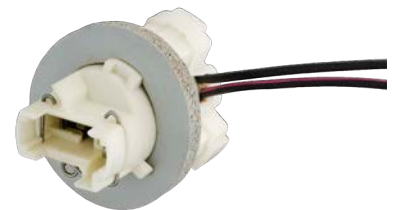

23029

7U2Z-14S411-BA, WPT-884
Rear
Wedge Style Bulbs 3156
Ford

18 Gauge 8" Lead