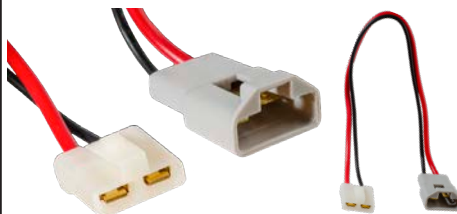

Six 16, Six 20 & Two 22 Gauge
8" Lead

MULTIPLE HARDSHELL FEMALE TERMINALS

Photos Not Actual Size

23275

12167658
H.E.I. Distributor Power & Tach Feed
GM

12 Gauge 12" Lead

23141 & 13548

88861073, 89057714,
PT2064, PT2145
Alternator Extender with Built-In
Voltage Regulator
GM