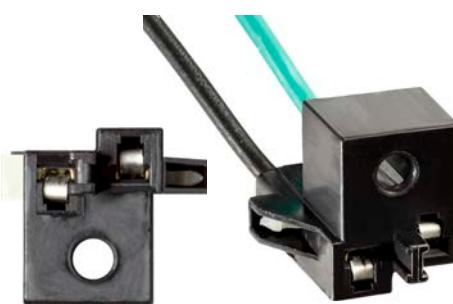

23015

Headlight Socket Assembly
Mini Seal Low Beam 4701
GM

16 Gauge 6" Lead