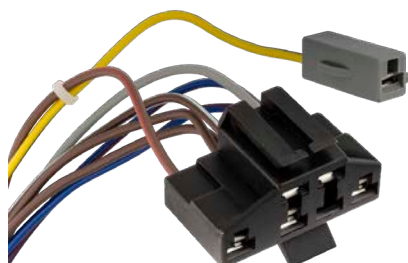

One 12 & One 16 Gauge
11" Lead

13547

Alternator Extender with
Female Connector
GM

18 Gauge 12" Lead

23236 & 19661

Blower Motor Resistor Kit
Ford

4 Way Connector: One 12, One 14,
One 16 & One 20 Gauge
1 Way Connector: One 12 Gauge
8" Lead