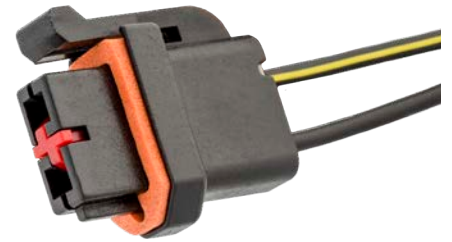

23208

1U2Z-14S411-AJA, WPT-173
A/C Compressor Clutch &
Radio Antenna
Ford

14 Gauge 8" Lead