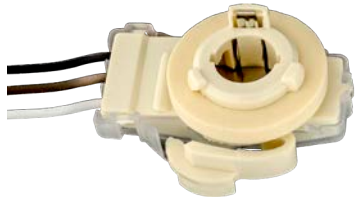

3 LEAD LAMP SOCKETS

Photos Not Actual Size

12600

12003759, LS7
Pigtail & Socket
with 90 Degree Housing
DC Index Bulbs 1016,
1034, 1154 & 1157
GM

18 Gauge