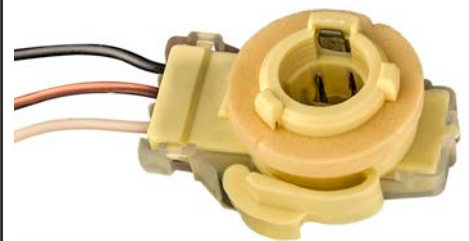

13546

12003757, LS6
Signal, Park, Stop & Tail Light
with 90 Degree Housing
DC Index Bulbs 198 & 2057
GM

18 Gauge 11" Lead