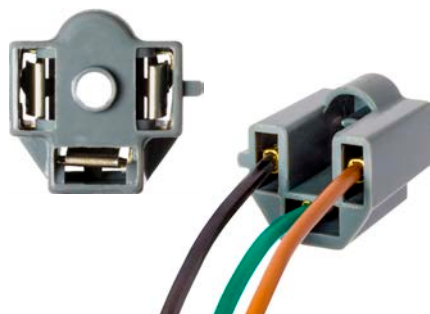

23035

Sealed Beam Headlight Socket
Assembly with Fiber Optics
GM

16 Gauge 8" Lead