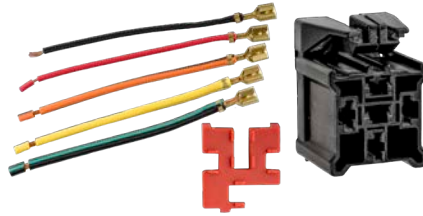

23186

3U2Z-14S411-ZVA,
3U2Z-14S411-TAA, WPT-662,
WPT-802, 88860547, PT1992
Horn & Blower Relay Kit
Ford

One 10, One 12, One 14,
One 16 & One 18 Gauge
4" Lead