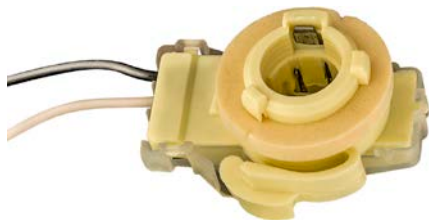

13545

12003758, LS53
Single Contact
with 90 Degree Housing
SC Bayonet Bulbs 87, 93 & 1156
GM

18 Gauge