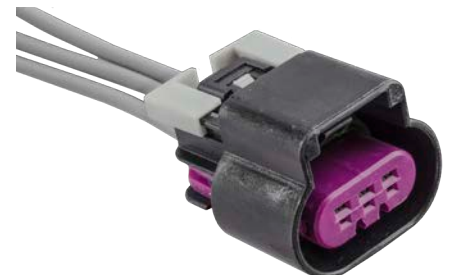

20851

1U2Z-14S411-TA,
3U2Z-14S411-ESAA, WPT-118,
WPT-777, 88861091, PT2157
Alternator
GM

14 Gauge 8" Lead

23240

13580871, PT2647
Compressor Clutch,
Sensors: Pedal, Batt Current, Cam,
Crank, Oil Level, Throttle Position
Lighting, Voltage Regulator
GM