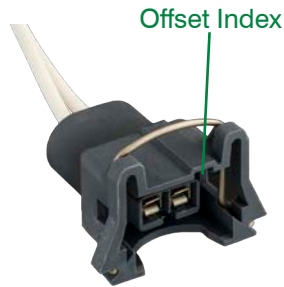

18 Gauge 8" Lead

17463

12029960, 12102568, PT285,
88862302, PT2385
Fuel Injector for
Throttle Body Injector System
GM

18 Gauge

2 CAVITY FEMALE TERMINALS

Photos Not Actual Size

23045

88862261, PT2342
Fuel Injector Multi Port
Miscellaneous