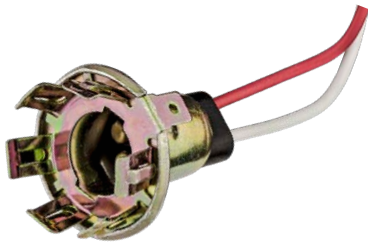

18 Gauge

8754

Weatherproof Signal, Park, Stop & Tail
DC Index Bulbs 198, 1016,
1034, 1154 & 1157
GM

18 Gauge

8756

88860429, LS127
Signal, Park, Stop & Tail
DC Index Bulbs: 198, 1016, 1034,
1154 & 1157
GM

18 Gauge