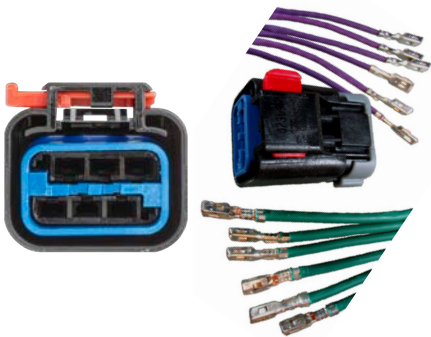

6 CAVITY FEMALE TERMINALS

Photos Not Actual Size

23073

5013984AA
Window & Wiper Motor, Tail Lamp Kit
Chrysler

Six 12 & Six 18 Gauge 8" Lead