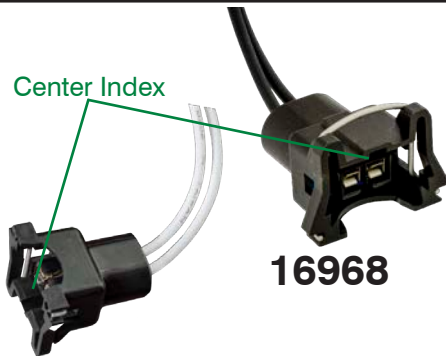

23032

12085491, PT113,
88862303, PT2384
Fuel Injector Multi Port
GM

18 Gauge 8" Lead

16968