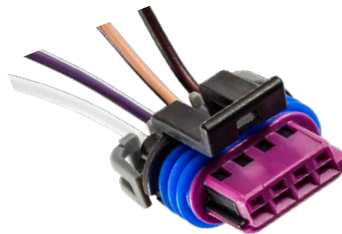

23020

12126487, PT757, 19115673, PT2203,
19257375, PT2605, 88862215,
PT2296, 3U2Z-14S411-SCA, WPT-704,
8U2Z-14S411-DA, WPT-915
Distributor Module, Ignition Coil
& Crank Sensor
GM

18 Gauge 8" Lead