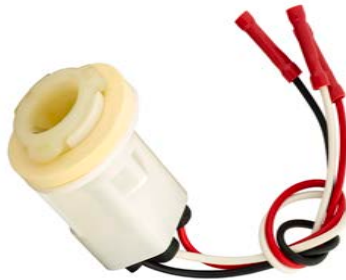

14135

D1FZ-13234-A, 88860442, LS140
Parking
DC Index Bulbs 1157
GM

18 Gauge