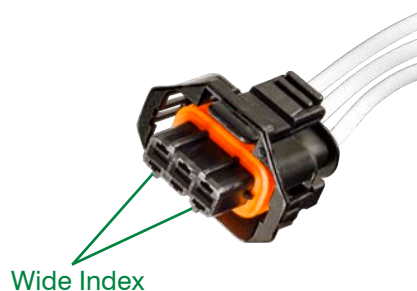

Wide Index

23160

13585850, PT2798
Crank, Cam, Map, Speed,
Throttle Position, Sensors,
Ignition Coil
GM

3-14 Gauge 8" Lead