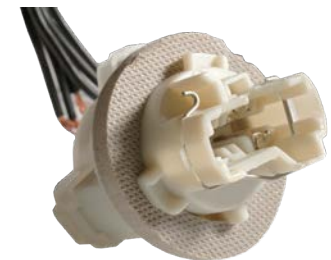

20837

3U2Z-14S411-JKA, WPT-291,
88860458, LS149
Stop & Tail
Plastic Wedge Bulbs 2458,
3057 & 3157
GM

20 Gauge 11" Lead