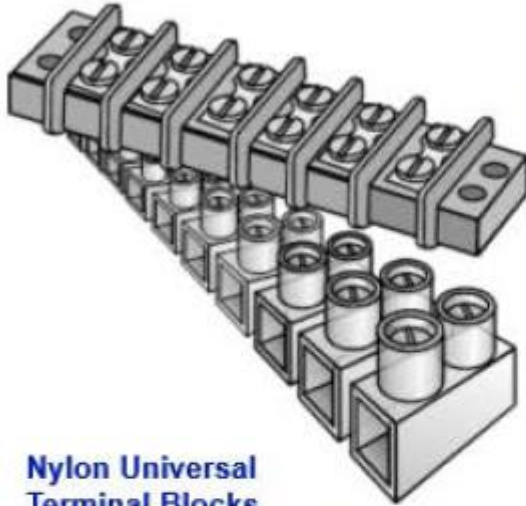

Terminal Blocks

Nylon Universal Terminal Blocks

Part No.	Number of Contacts
10 Amp 22-18 AWG	
PTBA-12	12
20 Amp 16-14AWG	
PTBB-12	12
30 Amp 12-10AWG	
PTBC-12	12

Screw-Type Terminal Blocks

Part No.	Number of Contacts
20 Amp 16-14 AWG	
TBB-2	2
TBB-4	4
TBB-6	6
TBB-8	8
TBB-10	10
TBB-14	14
TBB-20	20
30 Amp 12-10 AWG	
TBC-2	2
TBC-4	4
TBC-6	6
TBC-8	8
TBC-10	10
TBC-14	14
TBC-20	20