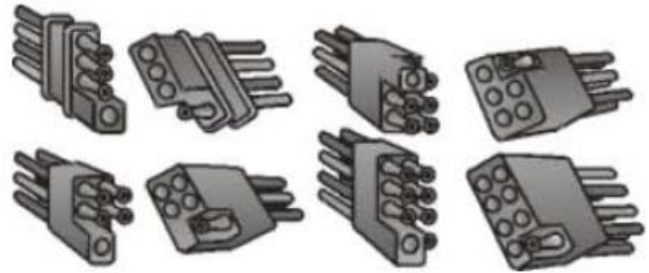

## Pigtails

Part No.	Contacts	Wire Size
41	1	16
42	2	16
42HD-10	2	10
43	3	16
44	4	16
45	5	16
45FLAT	5	16
46	6	16
48	8	3-12, 5-16

Item #	Description
PGTL41	SINGLE COND. PIGTAIL
PGTL42	2 COND. PIGTAIL 16GA 12" WIRE BROWN/RED
PGTL42HD-10	10 AWG 2 CONS. PIGTAIL
PGTL43	3 COND. PIGTAIL
PGTL43LONG	3 COND. TRAILER PLUG-LONG
PGTL43M	3 COND. MALE PIGTAIL
PGTL44	4 COND. PIGTAIL
PGTL44F	4 COND. FEMALE PIGTAIL
PGTL44LONG	4 COND. TRAILER PIGTAIL-48" LOOP
PGTL44M	4 COND. MALE PIGTAIL
PGTL44S	4 CONDUCTOR SQUARE PIGTAIL
PGTL45	5 COND. SQUARE PIGTAIL
PGTL45FF	5 COND. FLAT PIGTAIL-FEMALE
PGTL45MF	5 COND. FLAT PIGTAIL-MALE
PGTL46	6 CONDUCTOR PIGTAIL
PGTL48	8 CONDUCTOR PIGTAIL
PGTL8700	2 CONTACT TRUCK LIGHT PIGTAIL
PGTL8705	3 CONTACT TRUCK LIGHT PIGTAIL
PGTLMP-1	PIGTAIL
PGTLMP-2	RIGHT ANGLE PIGTAIL .160 STUD