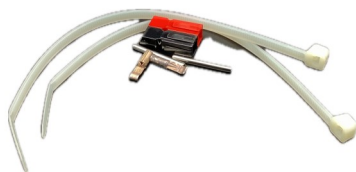

ANDERSON PLUGS

736-0010 50 AMP GRAY SB CONNECTOR W/ 6GA CONTACTS

736-0011 50 AMP RED SB CONNECTOR W/ 6GA CONTACTS

736-0020 50 AMP 10-12 GA CONTACT

736-0024 50 AMP 6 GA CONTACT

736-0030 50 AMP DUST COVER

736-0032 50 AMP STEEL HANDLE

736-0110 120 AMP GRAY SB CONNECTOR W/ 2GA CONTACTS

736-0124 120 AMP 6GA CONTACT

736-0125 120 AMP 4GA CONTACT

736-0130 120 AMP DUST COVER

736-0132 120 AMP HANDLE PLASTIC

736-0210 175 AMP GRAY SB CONNECTOR W/ 1/0 CONTACTS

736-0211 175 AMP RED SB CONNECTOR W/ 1/0 CONTACTS

736-0215 175 AMP BLUE SB HOUSING

736-0216 175 AMP RED SB HOUSING

736-0220 175 AMP CONTACT REPLACEMENT KIT

736-0224 175 AMP 4 GA CONTACT

736-0225 175 AMP 2 GA CONTACT

736-0228 175 AMP 1/0 GA CONTACT

736-0230 175 AMP DUST COVER

736-0232 HANDLE FOR 175-350 AMP HOUSING

736-0310 350 AMP GRAY SB CONNECTOR W/ 2/0 CONTACTS

736-0311 350 AMP RED SB CONNECTOR W/ 2/0 CONTACTS

736-0312 350 AMP BLUE SB CONNECTOR W/ 2/0 CONTACTS