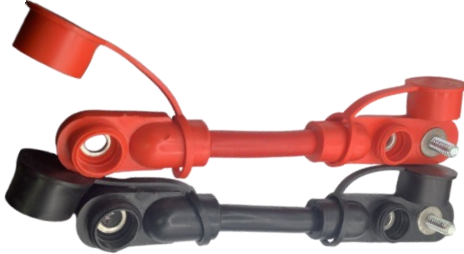

GROUP 31 MOLDED HARNESS

- 855-5107 7" RED MOLDED BATTERY HARNESS
- 855-5114 14" RED MOLDED BATTERY HARNESS
- 855-5121 21" RED MOLDED BATTERY HARNESS
- 855-5207 7" BLACK MOLDED BATTERY HARNESS
- 855-5214 14" BLACK MOLDED BATTERY HARNESS
- 855-5221 21" BLACK MOLDED BATTERY HARNESS