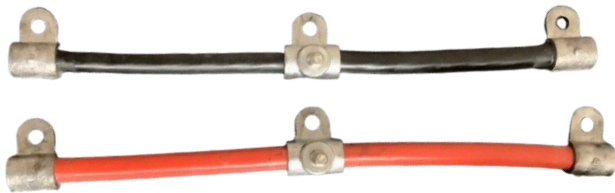

## ANGELED & STRAIGHT CABLES

- 855-3005 2/0 AWG 12" ANGLED BATTERY CABLE
- 855-3010 2/0 AWG 12" STRAIGHT BATTERY CABLE

## GROUP 31 MOLDED HARNESS

- 855-5107 7" RED MOLDED BATTERY HARNESS
- 855-5114 14" RED MOLDED BATTERY HARNESS
- 855-5121 21" RED MOLDED BATTERY HARNESS
- 855-5207 7" BLACK MOLDED BATTERY HARNESS
- 855-5214 14" BLACK MOLDED BATTERY HARNESS
- 855-5221 21" BLACK MOLDED BATTERY HARNESS

## GROUND STRAPS

- 855-7109 9" BRAIDED GROUND STRAP 4 AWG TERM-EYE
- 855-7114 14" GROUND STRAP 4 AWG TERM-EYE
- 855-7118 18" BRAIDED GROUND STRAP 4 AWG TERM-EYE

## BONDING STRAPS

- 855-6114 2/0 NEG. 14" 3-WAY BATT. HARNESS
- 855-6214 2/0 POS. 14" 3-WAY BATT. HARNESS

- 855-7208 8" GROUNDING STRAP 4 AWG EYE TO EYE
- 855-7212 12" GROUNDING STRAP 4 AWG EYE TO EYE