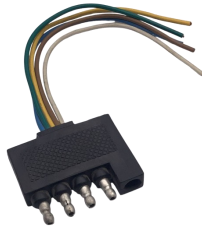

PIGTAILS

744-0005 SINGLE WIRE
CONNECTOR

744-0008 2 WIRE 10 AWG
CONNECTOR

744-0011 2 WIRE CONNECTOR
(16 AWG BRN/RED)

744-0014 3 WIRE
CONNECTOR

744-0017 3 WIRE CONNECTOR
48"

744-0020 3 WIRE CONNECTOR
MALE ONLY

744-0023 4 WIRE
CONNECTOR

744-0026 4 WIRE CONNECTOR
MALE ONLY 48"

744-0029 4 WIRE SQUARE
CONNECTOR
FEMALE ONLY

744-0032 4 WIRE CONNECTOR
FEMALE ONLY

744-0035 4 WIRE CONNECT-
OR MALE ONLY

744-0038 5 WIRE SQUARE
CONNECTOR

744-0041 5 WIRE FLAT
CONNECTOR
FEMALE ONLY

744-0044 5 WIRE FLAT
CONNECTOR
MALE ONLY

744-0047 6 WIRE SQUARE
CONNECTOR

744-0050 8 WIRE SQUARE
CONNECTOR

744-0053 1 WIRE
CONNECTOR
FEMALE
ONLY

744-0054 1 WIRE
RIGHT ANGLE
CONNECTOR
FEMALE ONLY